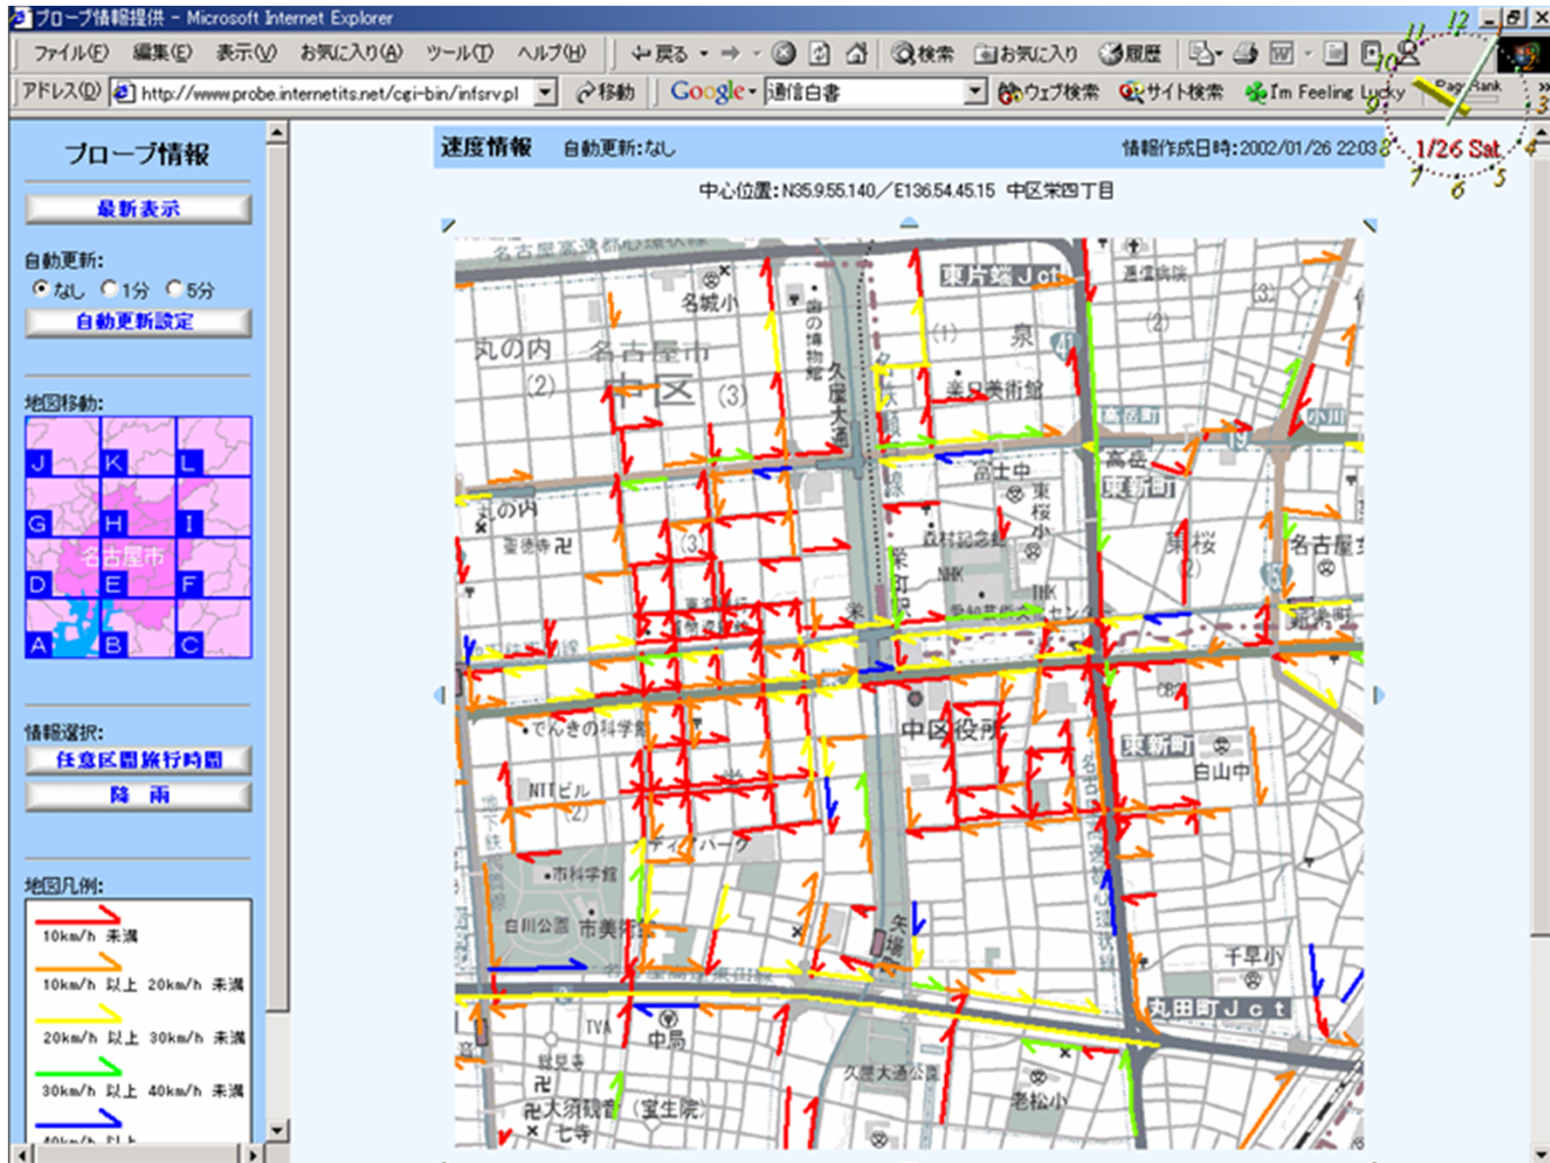

Sending information by contract or other incentive (Probe Information System)

Providing contents by contents provider or private persons (IP)

Internet

2002年の名古屋でのプローブカー実験結果(交通状況)

Testing which was held in 2002 at Nagoya, JAPAN (Weather)